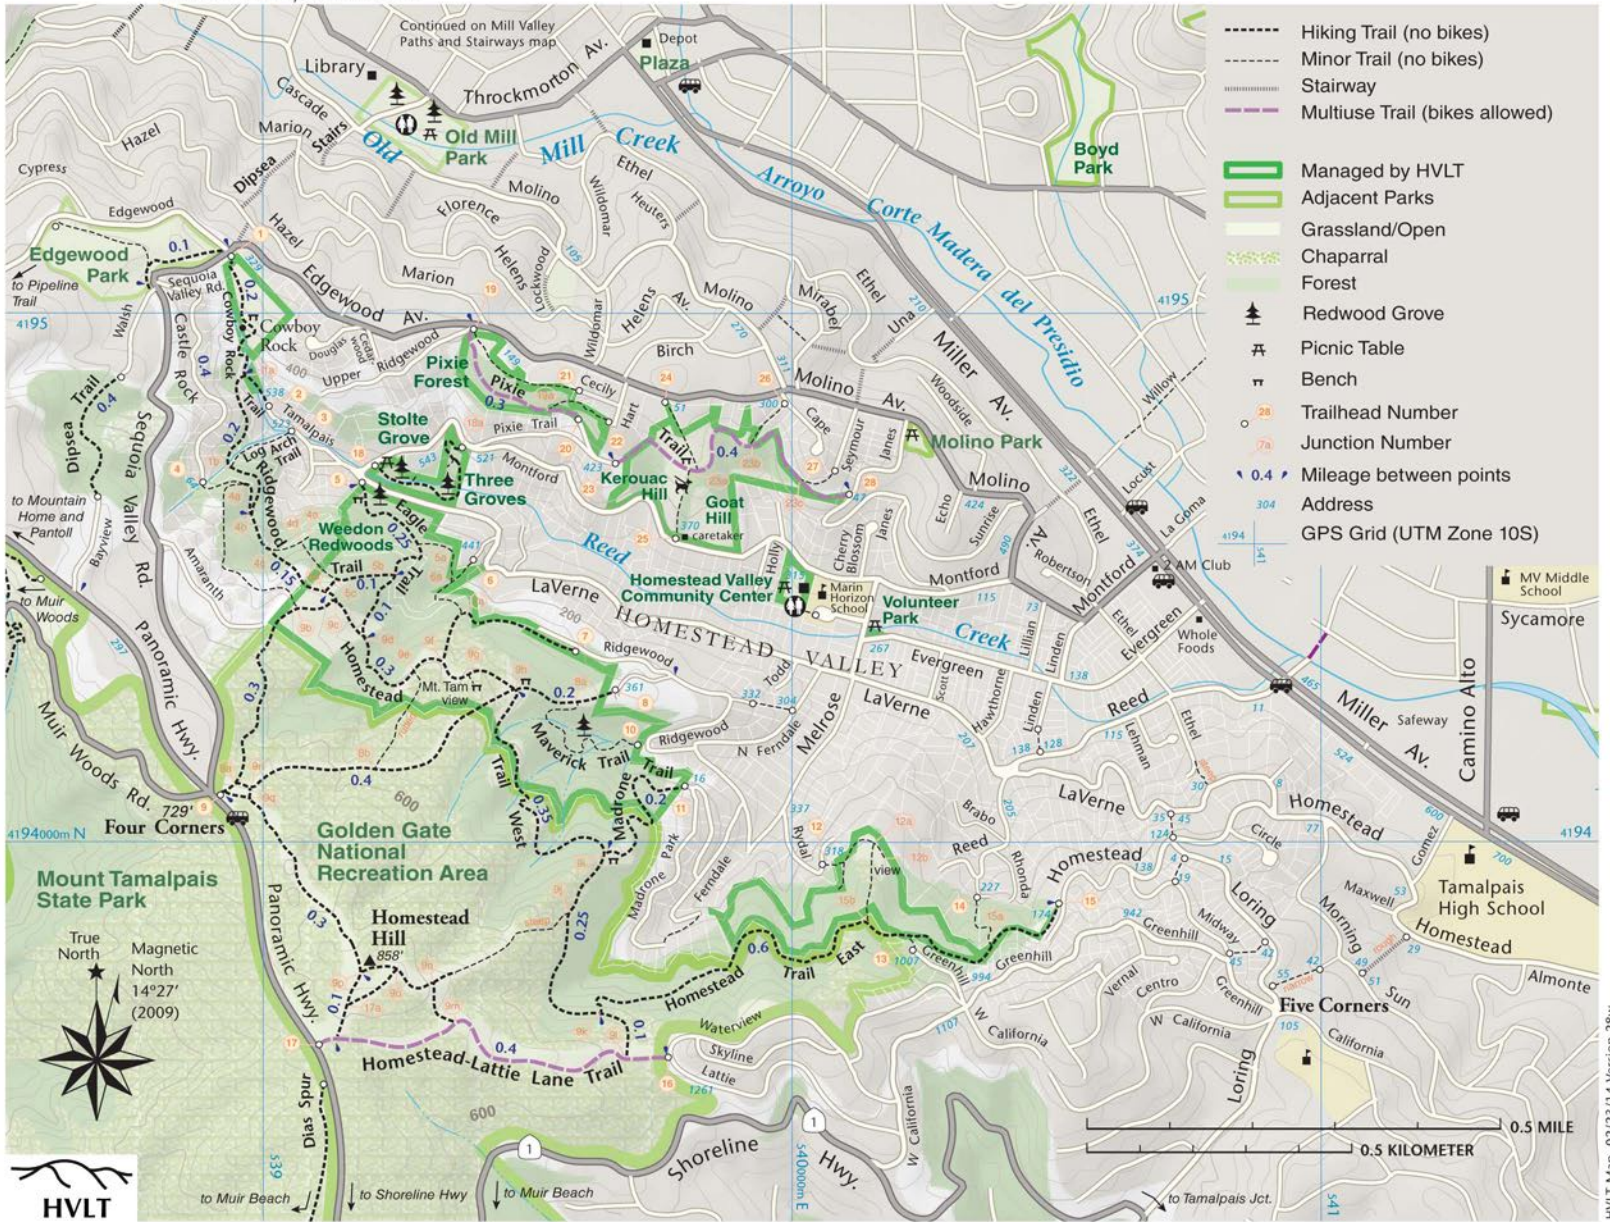

Homestead Valley Trail Map

Marin County, California

Learn more about these trails and the Homestead Valley Land Trust at <http://www.hvlt.org>

- Conditions of trails and stairs vary and are subject to change. Use caution and good judgement.
- Dogs allowed off-leash under voice control. Leashes are required where posted and/or indicated:
- This is a critical fire area. Smoking and fires are prohibited.

Created for Homestead Valley Land Trust by Ben Pease and Marabeth Graham.

This is an update of HVL's original trail map by E. Stoetling (drawn 1976, updated 2003). The base map is adapted from the map *Trails of Mt. Tamalpais, Muir Woods and the Marin Headlands*, by Gerald W. Olmsted, now published by Pease Press (www.peasepress.com). (Available at the Depot Bookstore and Muir Woods).